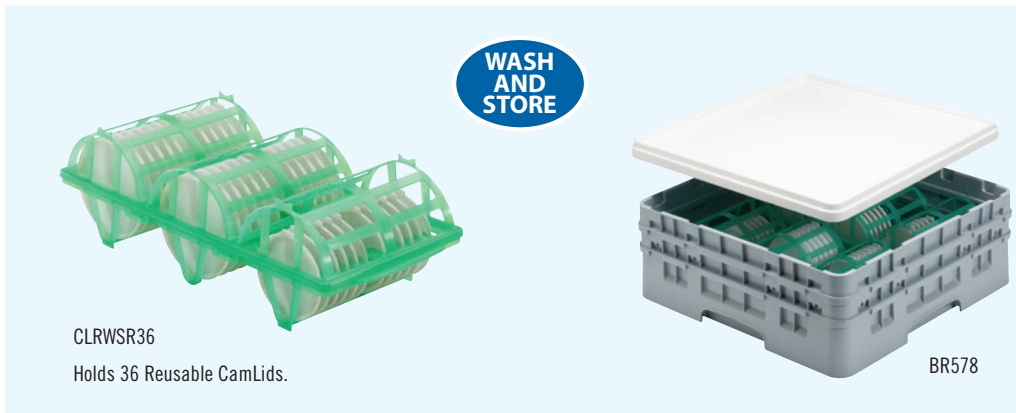

**Century Camtray®**  
Contemporary design constructed of durable fiberglass. Low edges and ergonomic corners enhance patient comfort.

**Meal Delivery Carts**  
The quiet alternative to metal carts, these durable, reliable carts are easy to clean and come in a variety of sizes for your foodservice needs.

CODE	DESCRIPTION	DIMENSIONS H x Diameter	CASE LBS. (CUBE) CASE KG. (CUBE M <sup>3</sup> )	CASE PACK
<b>Reusable CamLids</b>				
CLRSM8B5	Fits Shoreline 8 oz. mug and 5 oz. bowl	3/4" x 3 3/4" (0,76 cm x 9,56 cm)	5.31 lbs. (0.83) 2,40 Kg. (0,02)	240
CLRSB9	Fits Shoreline 9 oz. bowl	3/4" x 4 3/4" (0,76 cm x 11,81 cm)	7.14 lbs. (0.83) 3,23 Kg. (0,02)	240
<b>Accessories</b>				
CLRWSR36	Camrack Wash and Store Rack for Reusable Lids	8 3/4" x 18" x 5 1/2" (20,96 x 54,72 x 13,97 cm)	4.21 lbs. 1,91 Kg.	4
24CWPER100 (SO 091696A)	Soiled CamLid container for Reusable Lids	Pan Depth 4" (10 cm)	7.03 (0.87)	6
BR578	Camrack Full Size Base Rack with 2 Extenders	6 1/2" (16,5 cm) inside 7 3/4" (18,4 cm) outside	22.5 lbs. (6.93) 10,22 Kg. (0,194)	4
DRC2020	Full Rack Cover	19 3/8" x 19 3/8" x 1 5/16" (50 x 50 x 2,4 cm)	4.2 lbs. (0.34) 0,91 Kg. (0,0098)	1